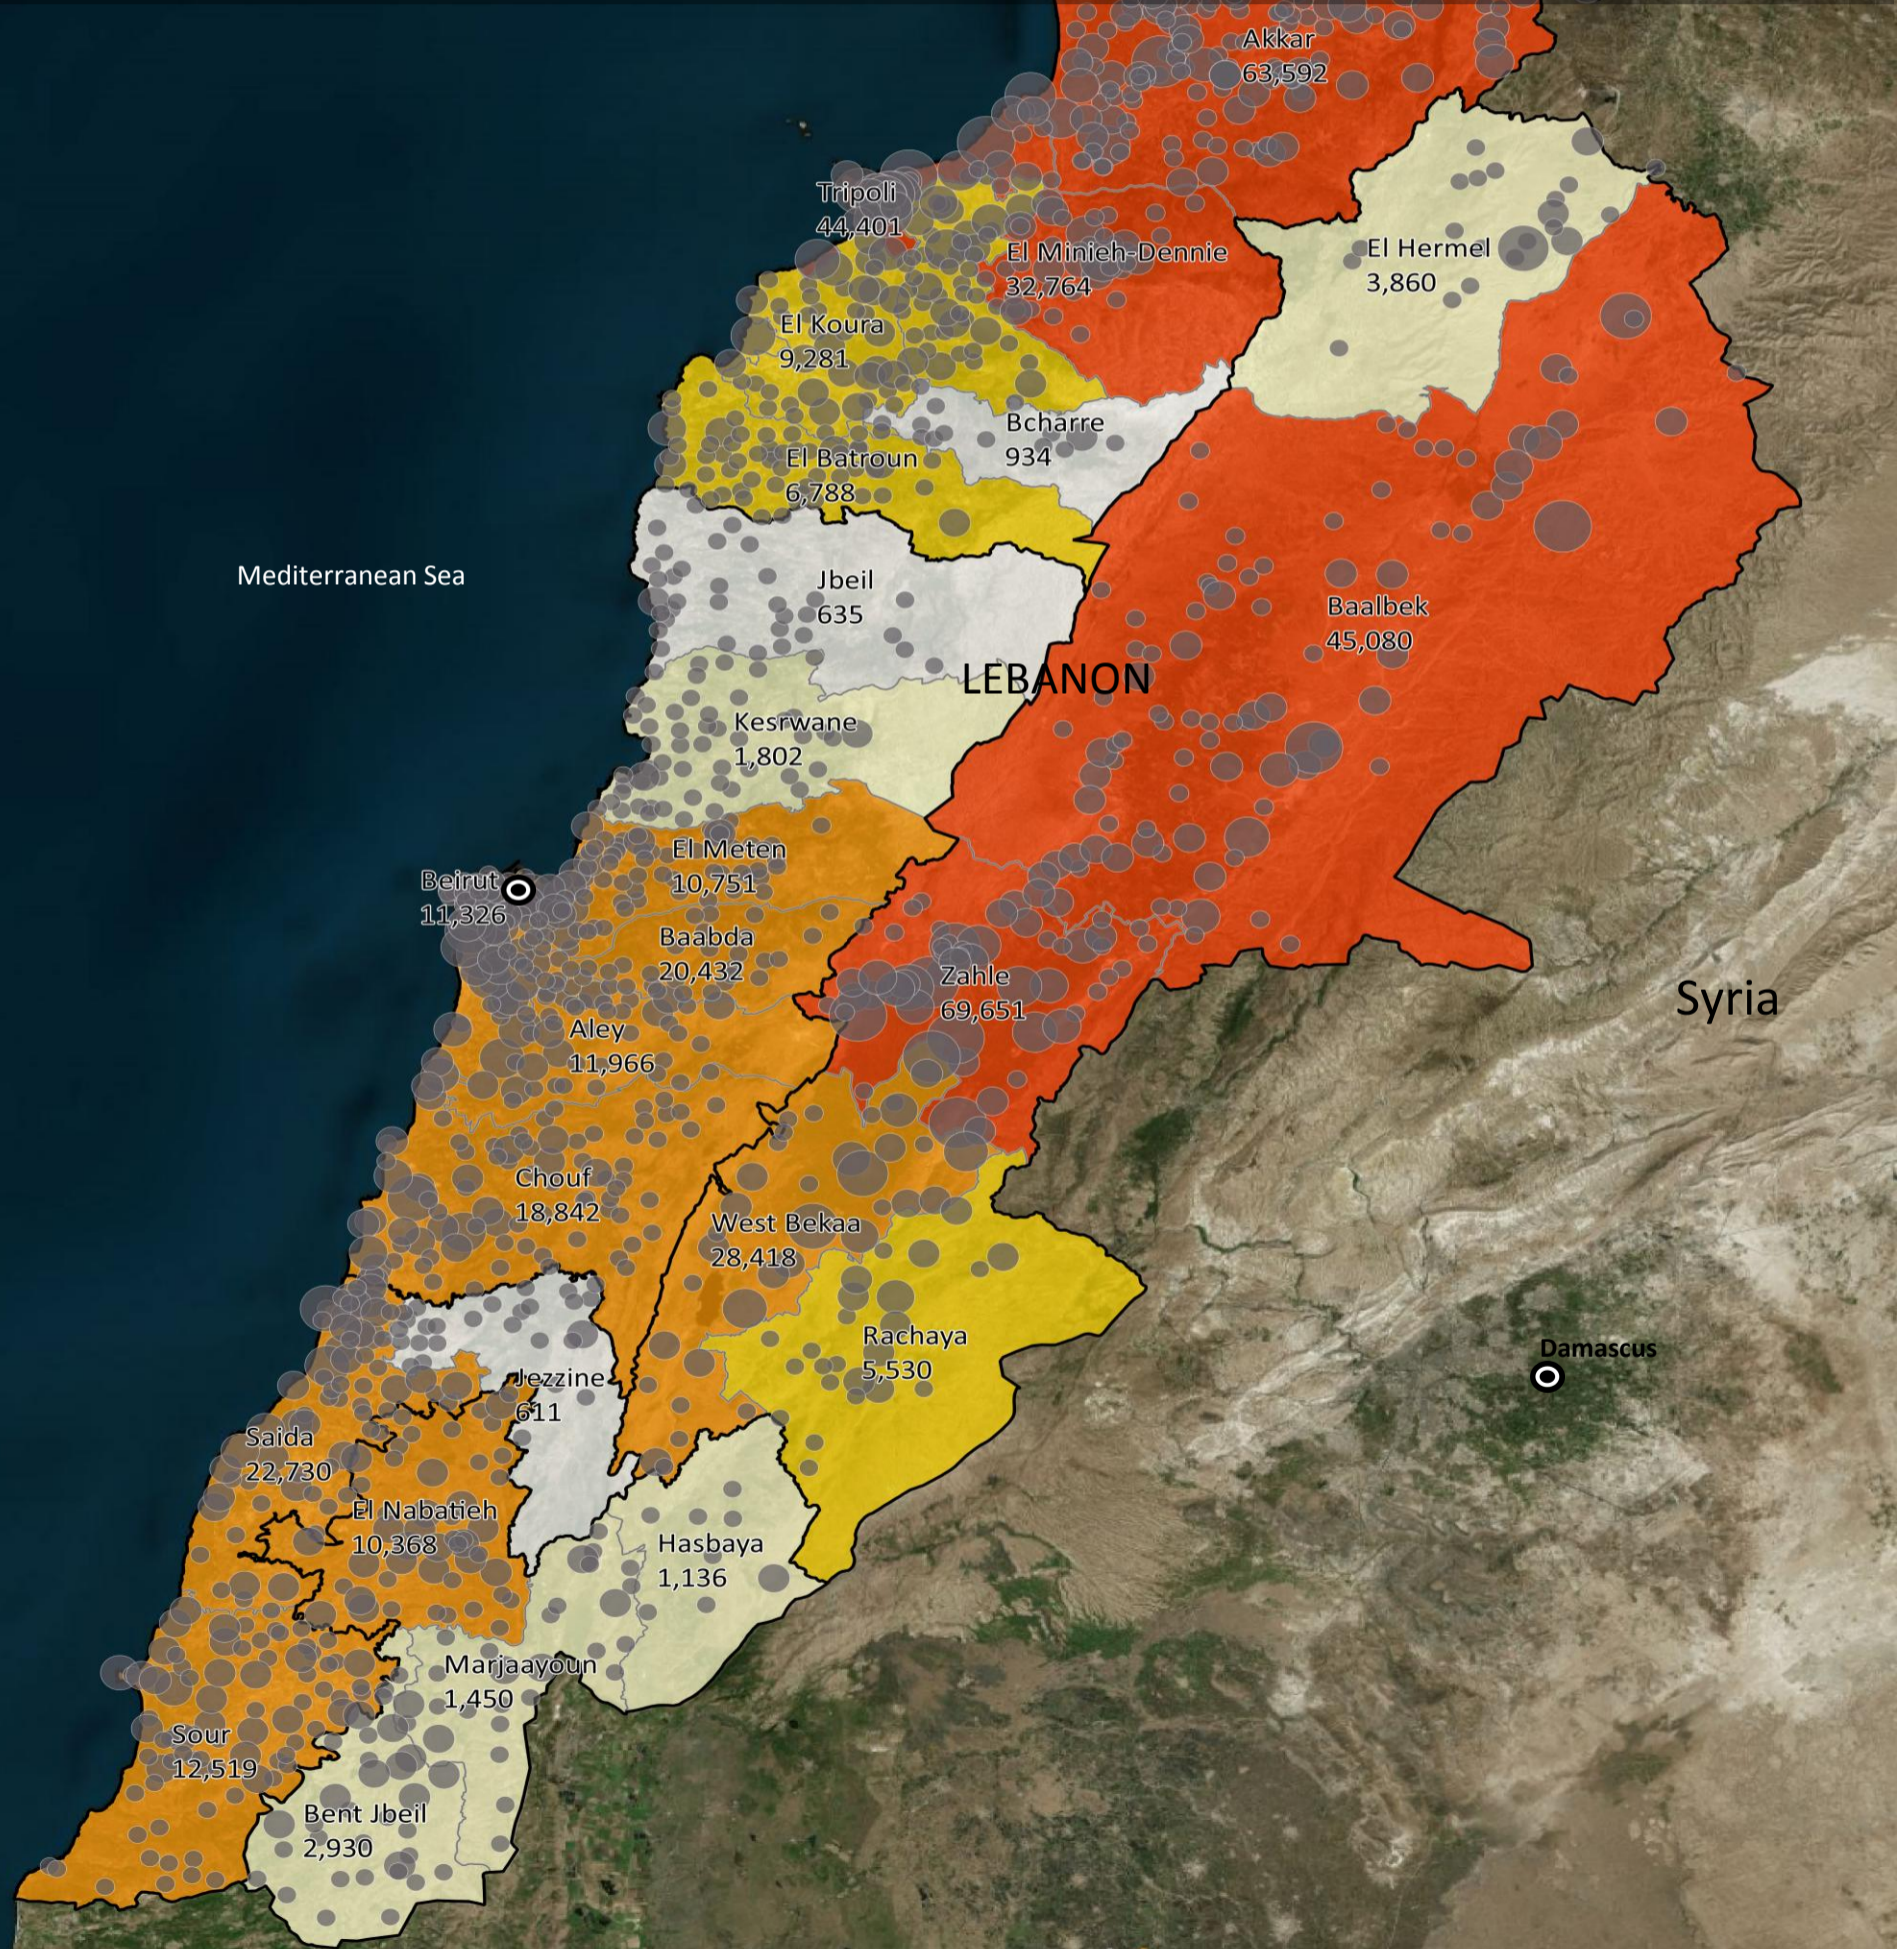

517,380
Refugees in Lebanon

445,043 Registered

72,337 Awaiting Registration

10 June 2013

Legend

- < 100
- 100 - 1,000
- 1,000 - 2,000
- 2,000 - 3,000
- 3,000 - 5,000
- 5,000 - 12,000

Registered Syrian Refugees

- 0 - 1,000
- 1,000 - 5,000
- 5,000 - 10,000
- 10,000 - 30,000
- 30,000 - 70,000

- Country Capital
- District Boundaries
- Governorate Boundaries

For more information, visit <http://data.unhcr.org/syrianrefugees> or contact ghosn@unhcr.org Source: UNHCR Lebanon, bing maps

Note: The boundaries and names shown and the designations used on this map do not imply official endorsement or acceptance by the United Nations